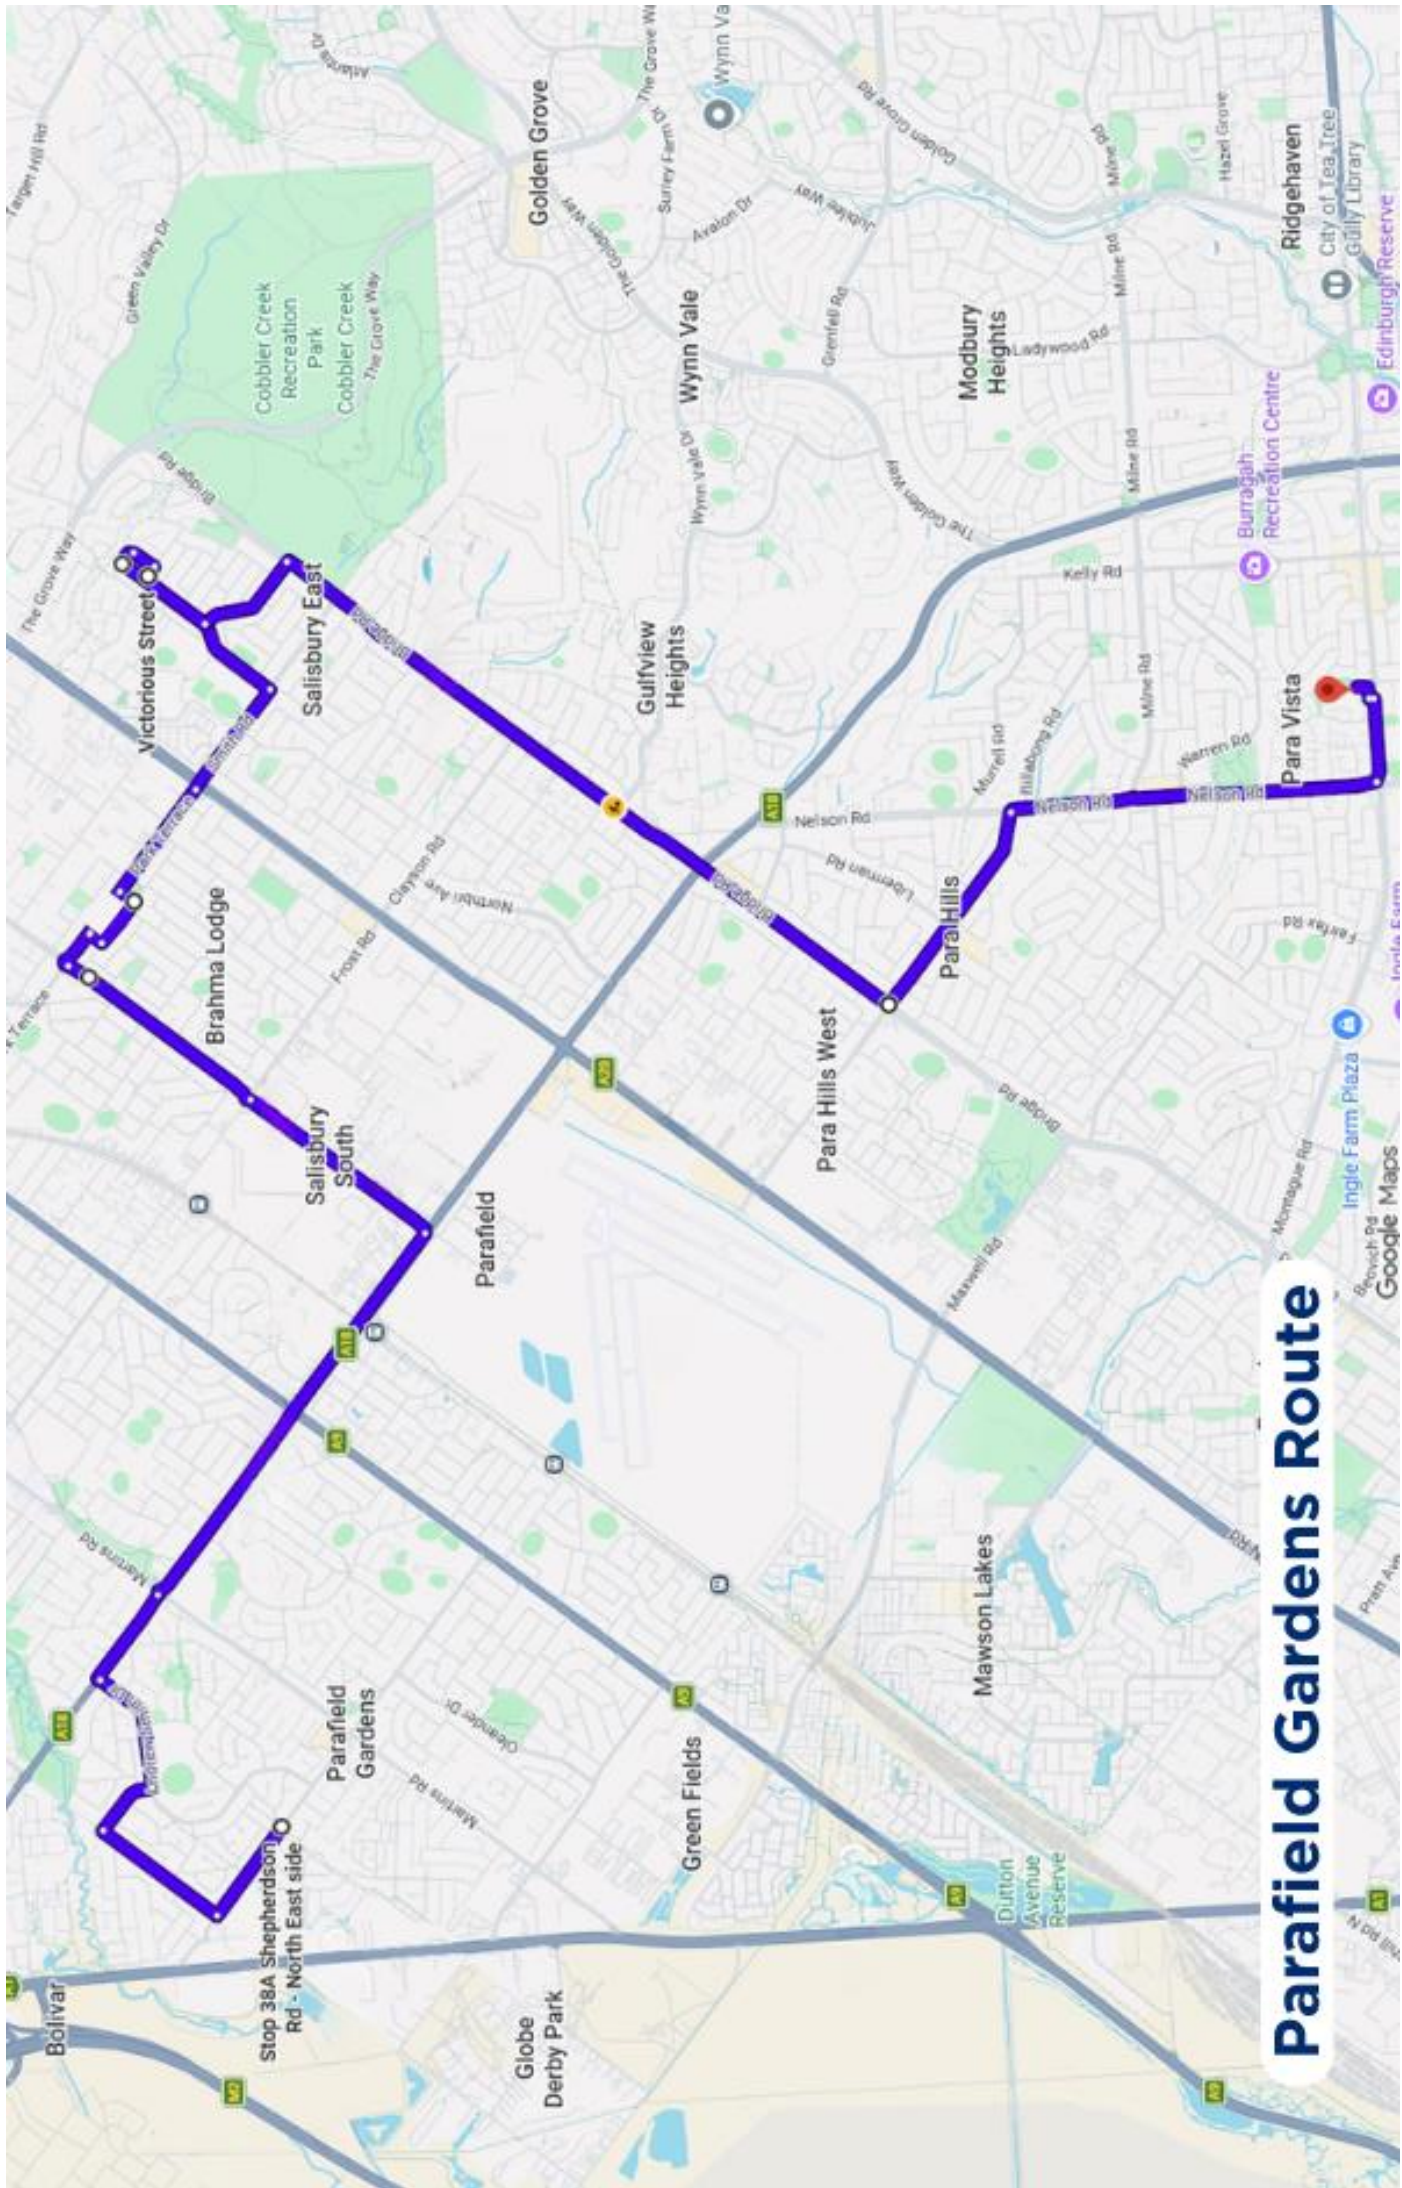

LOVE
OPTIMISM
CREATIVITY

Good Shepherd
Lutheran School | Para Vista

388 Montague Road Para Vista SA 5093
PO Box 121 Modbury North SA 5092
T 08 8264 7966
admin@gspv.sa.edu.au
www.gspv.sa.edu.au

PARAFIELD GARDENS BUS ROUTE 2026

MORNING

Direction	Road	Bus Stop No.	Time
First Stop	Shepherdson Road, Parafield Gardens	Stop 38A	8:00am
Right	Whites Road, Parafield Gardens		8:02am
Right	Cook Street		
Left	Andrew Smith Drive		
Right	Kings Road		
Left	Cross Keys Road		
Right	Park Terrace		
Right	Southdown Tce		
Left	Dorothy Street, Brahma Lodge	Cokers Reserve	8.15am
Left	The Strand		
Right	Park Terrace (Cross Main North Road)		
Continue	Smith Road, Salisbury East		
Left	Gloucester Avenue		
Right	Dammerling Drive		
Right	Stockton Avenue		8:23am
Right	Victorious Street		
Left	Gloucester Avenue		
Left	Buckingham Drive		
Right	Bridge Road		
Left	Kesters Road		
Right	Nelson Road		
Left	Montague Road		
Set Down Good Shepherd Lutheran School			8:40am

AFTERNOON

Direction	Road	Bus Stop No.	Time
Good Shepherd School - Montague Rd			3:15 pm
Continue	Montague Road		
Left	McIntyre Road		
Right	Bridge Road		
Left	Buckingham Drive, Salisbury East		
Right	Gloucester Avenue		
Right	Dammerling Drive		
Right	Stockton Avenue		3:30pm
Right	Victorious Street		
Left	Gloucester Avenue		
Right	Smith Road (Cross Main North Road)		
Continue	Park Terrace		
Left	The Strand		
Right	Dorothy Street, Brahma Lodge	Opposite Cokers Reserve	3:37pm
Right	Southdown Terrace		
Left	Park Terrace, Salisbury		
Left	Cross Keys Road		
Right	Kings Road		
Left	Andrew Smith Drive, Parafield Gardens		
Right	Cook Street		
Left	Whites Road		3:49pm
Left	Shepherdson Road	Stop 38A	3:51pm
End of Run			

Parafield Gardens Route